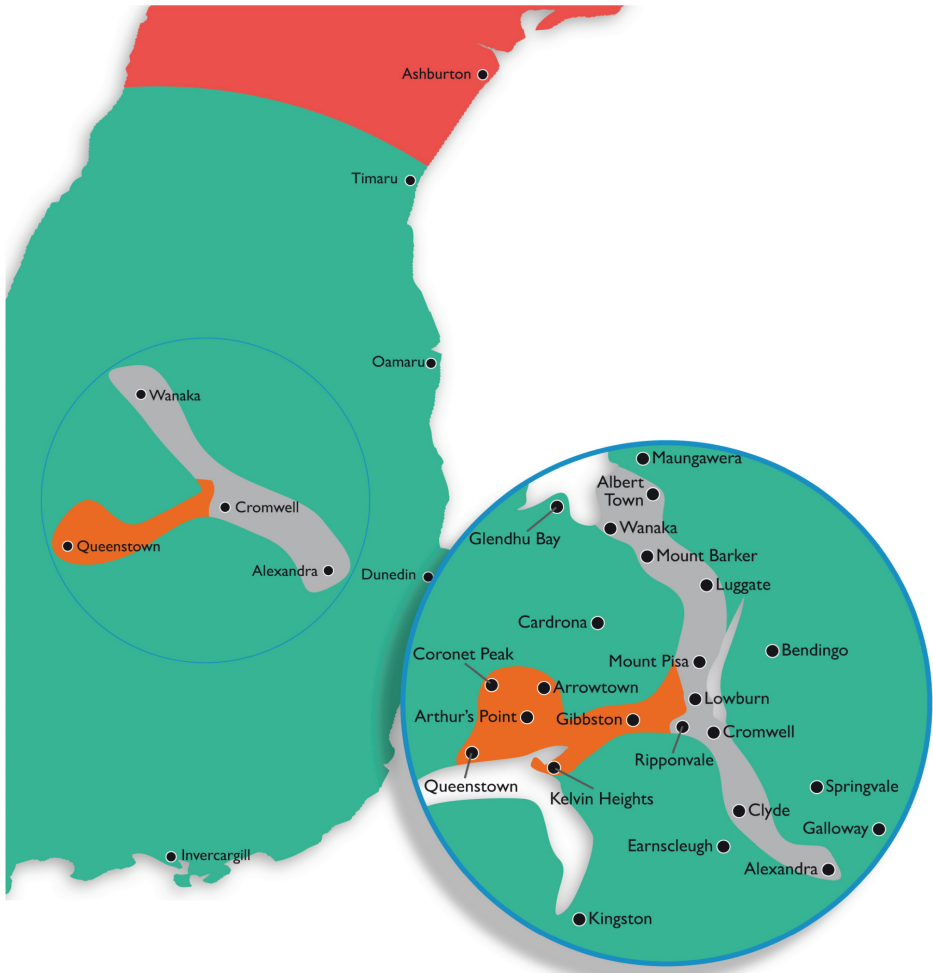

Courier Sector Guide
From Central Otago

Sector Tickets

	Local up to 25kgs or 0.125m ³		Outer Area up to 25kgs or 0.125m ³
	Short Haul up to 15kgs or 0.075m ³		Long Haul up to 10kgs or 0.05m ³
	Inter Island Economy up to 10kgs or 0.05m ³		Inter Island Overnight up to 5kgs or 0.025m ³
	Excess North up to 5kgs or 0.025m ³		Excess South up to 5kgs or 0.025m ³