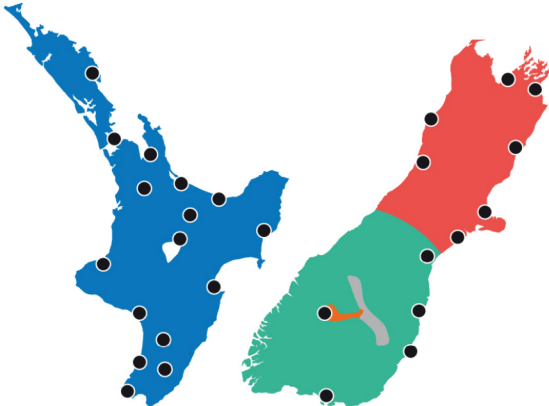

Courier Sector Guide
From Central Otago

Sector Tickets

	Local up to 25kgs or 0.125m ³		Outer Area up to 25kgs or 0.125m ³
	Short Haul up to 15kgs or 0.075m ³		Long Haul up to 10kgs or 0.05m ³
	Inter Island Economy up to 10kgs or 0.05m ³		Inter Island Overnight up to 5kgs or 0.025m ³
	Excess North up to 5kgs or 0.025m ³		Excess South up to 5kgs or 0.025m ³